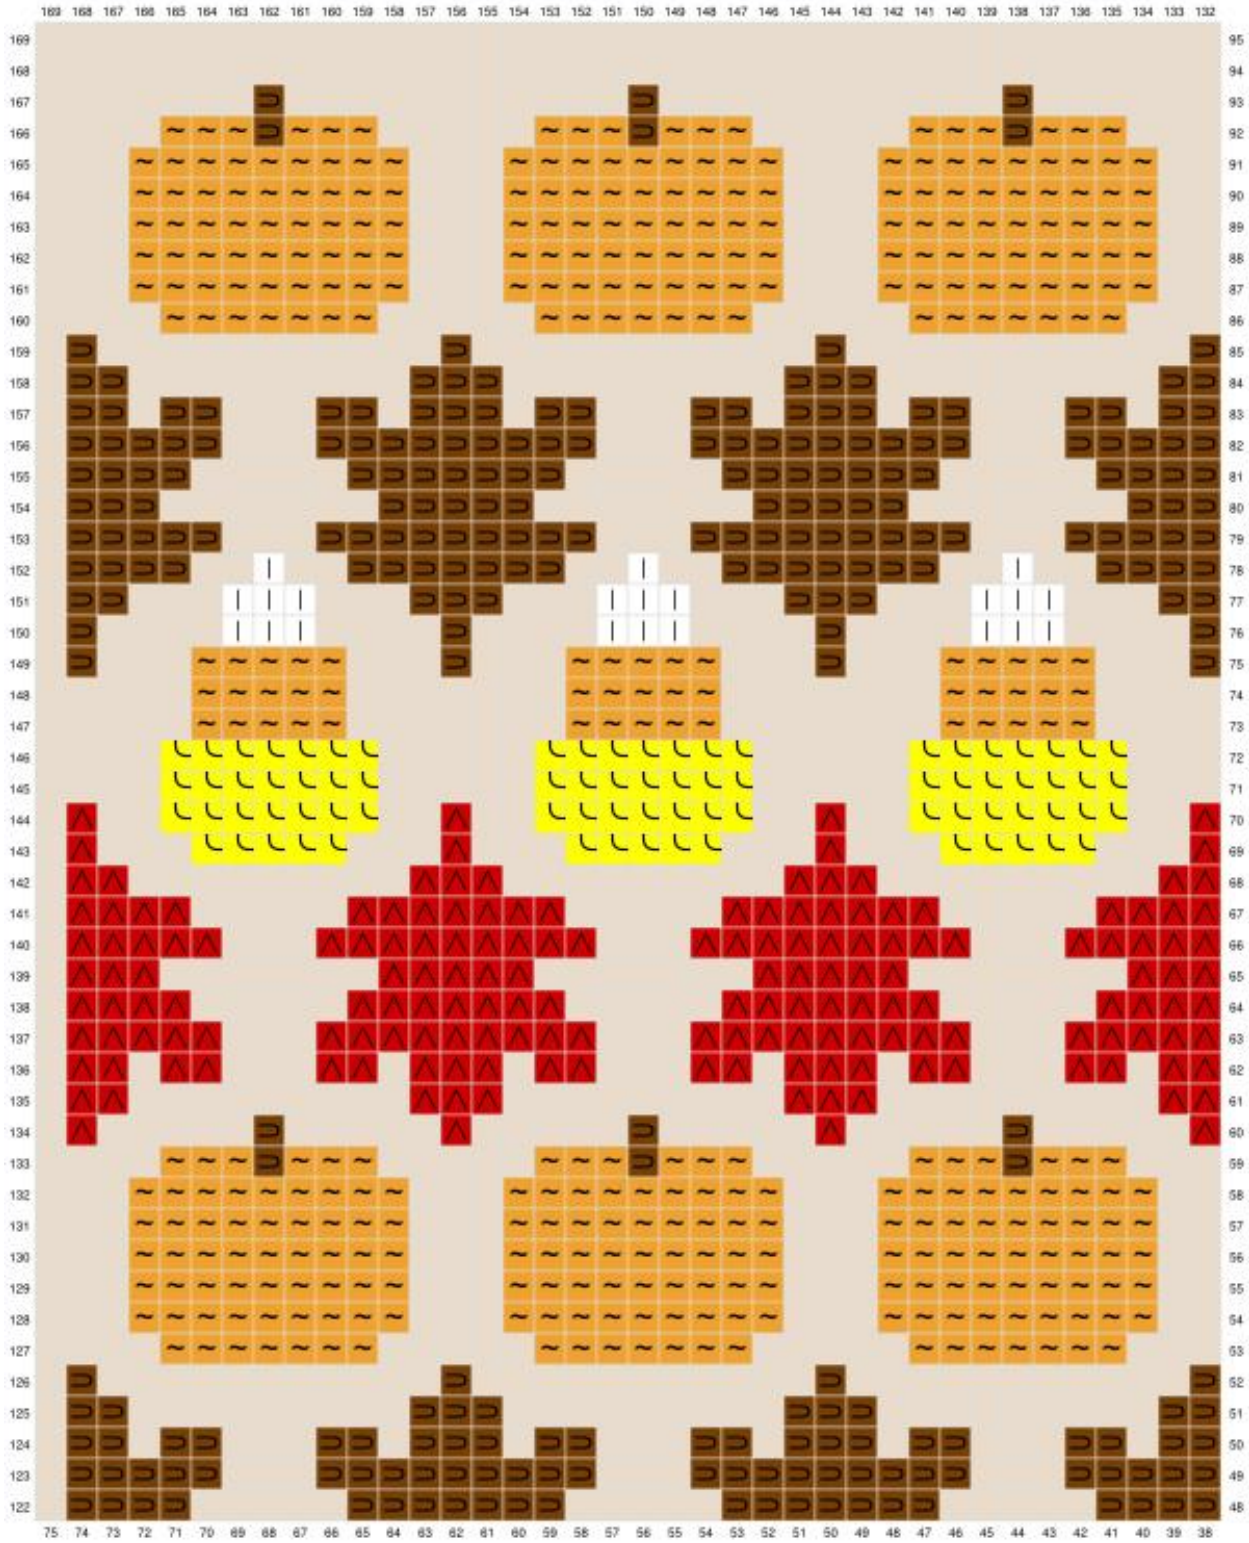

## Psychedelic Doilies

Below you will find the graph in full. For your convenience I have also broken it down into four parts. You may choose to print these out and tape them together so that you have a larger graph to work with.

brown

The graph is 75 x 95 tiles large.

orange

I have not provided a suggestion for the background color. You may use the color of your own choosing.

red

yellow

white

# Fall Collage Graph Pattern

# Top Left