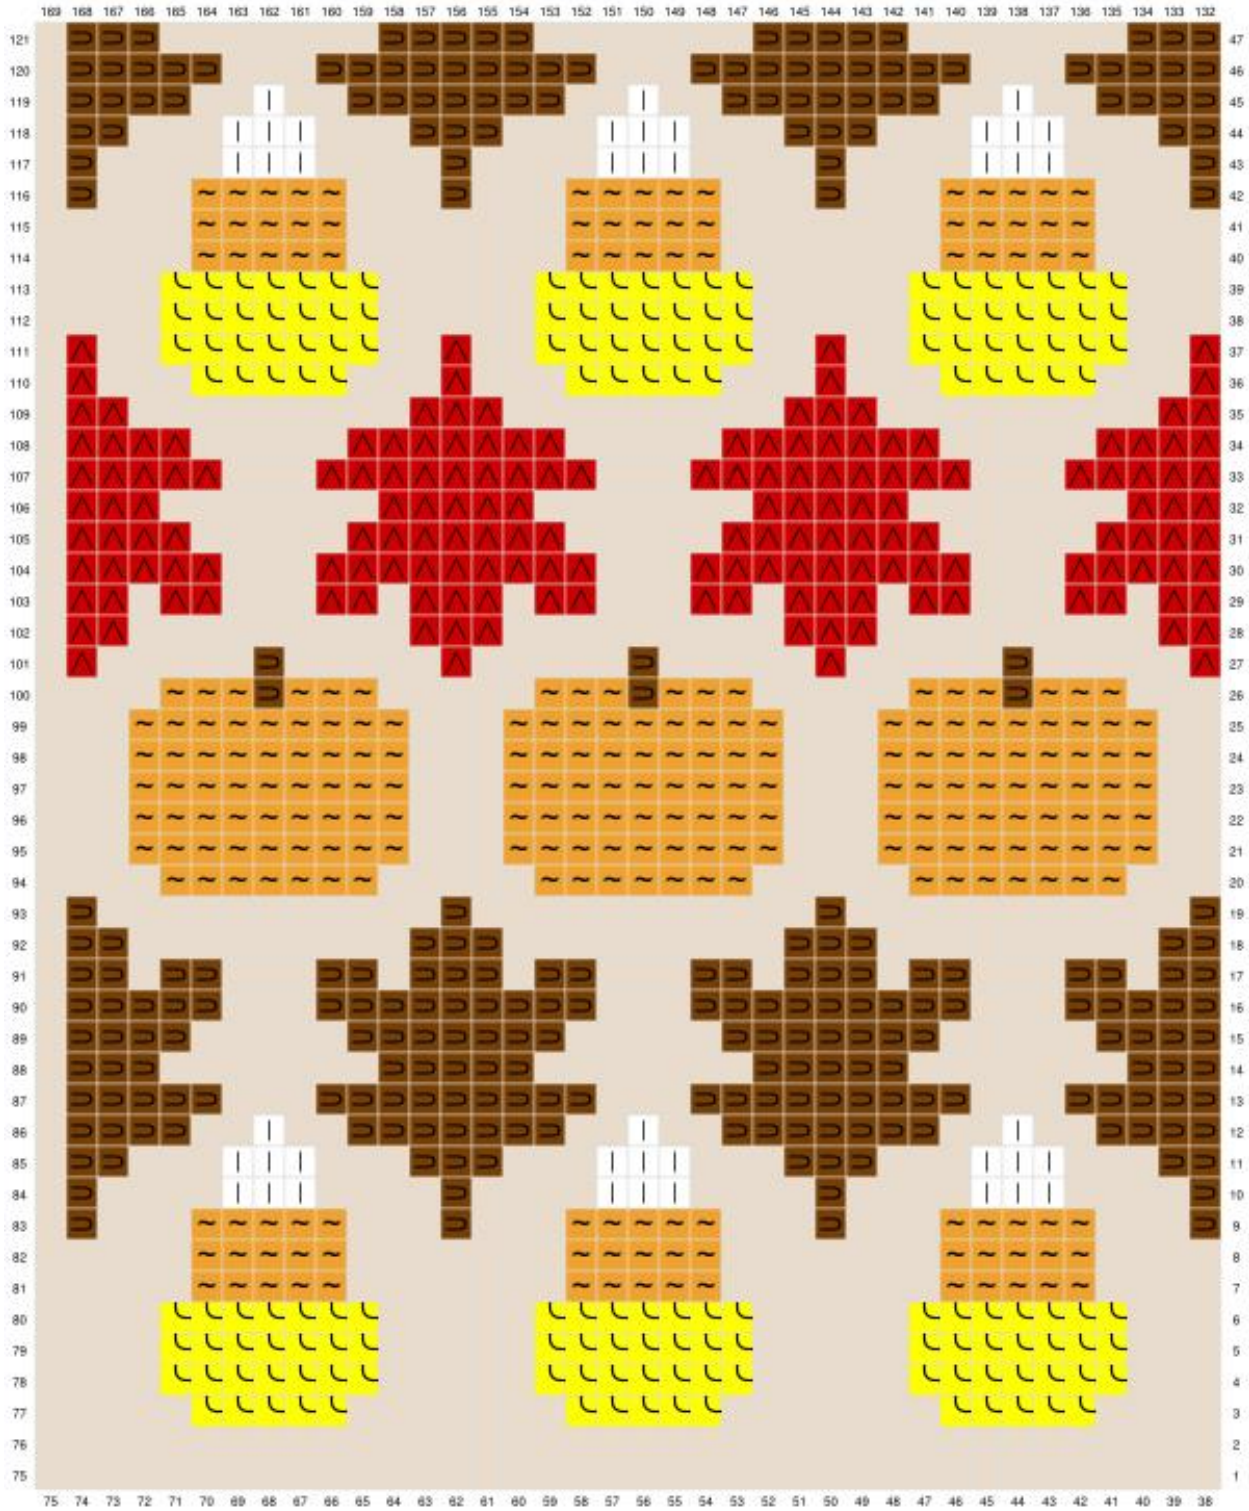

Bottom left