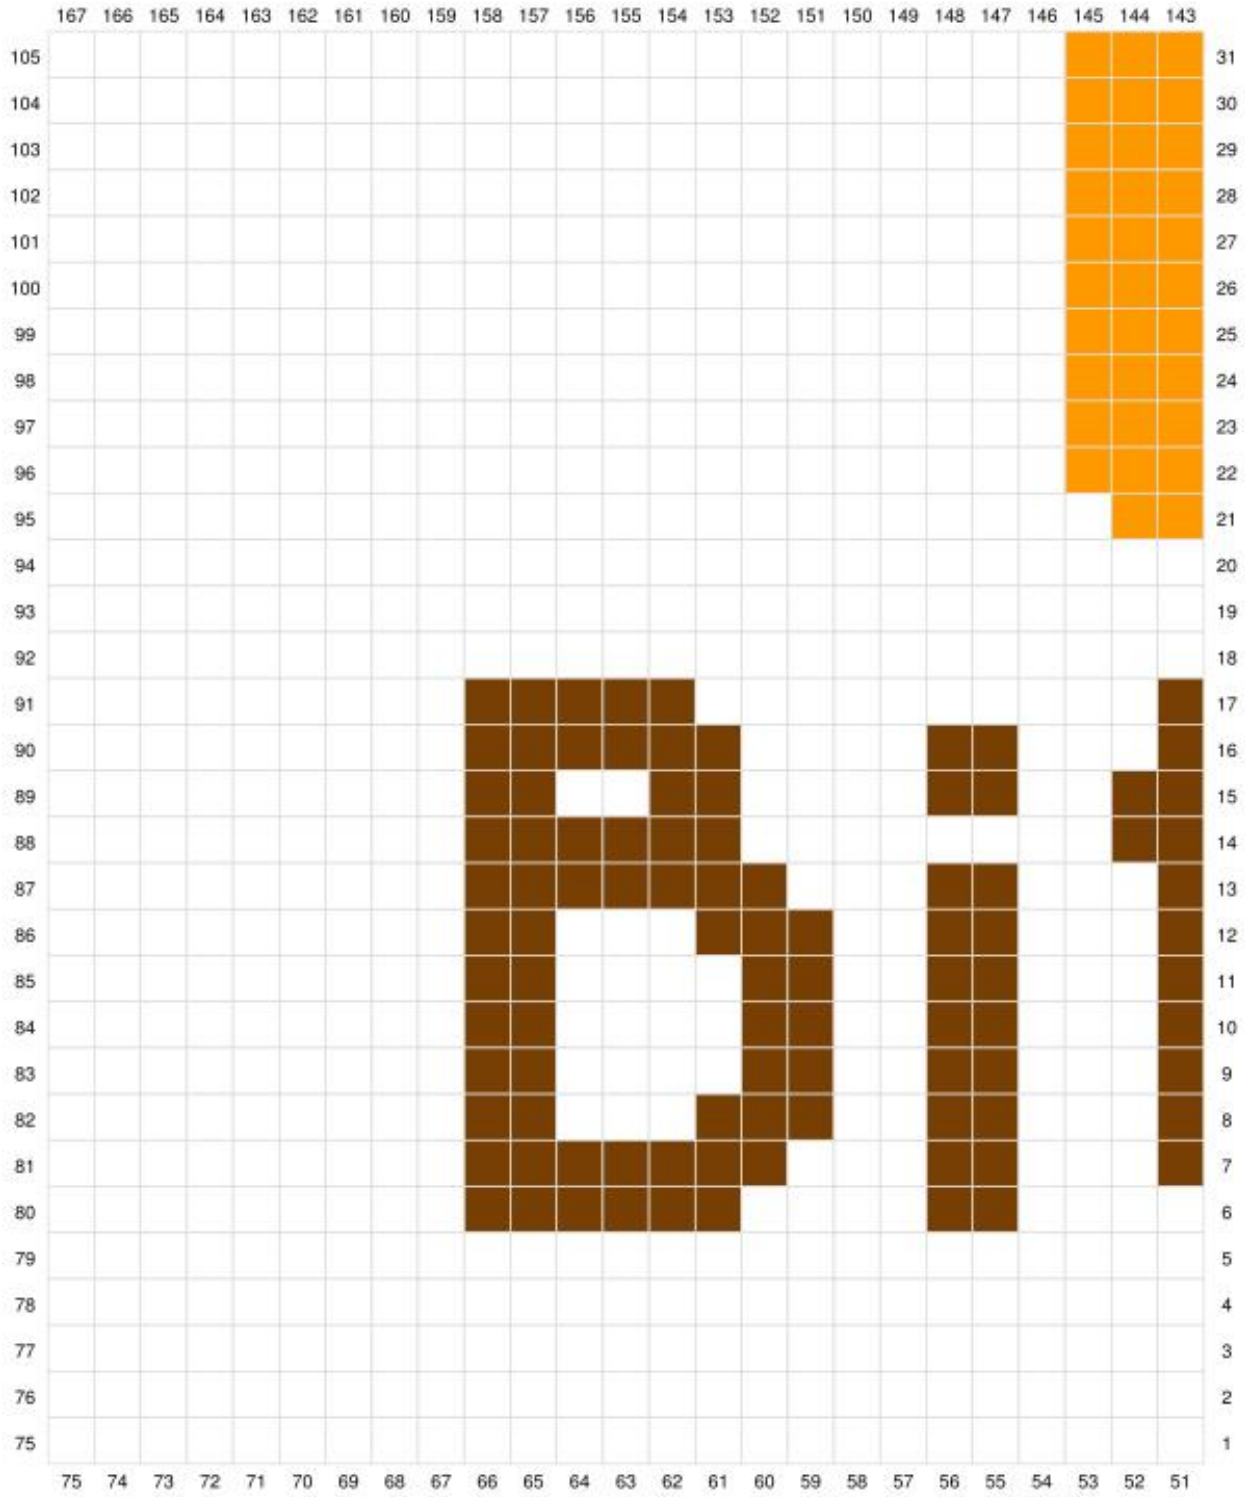

Pumpkin Spice, Bitches

Graph Crochet Pattern

by

Psychedelic Doilies

Below you will find the graph in full. For your convenience I have also broken it down into nine parts. You may choose to print these out and tape them together so that you have a larger graph to work with.

No color legend is provided as this graph is quite simple with only three colors.

I have provided a full color graph as a suggestion but have also provided a graph with a white background to save printer ink for those who prefer a physical graph to work with.

Top left

Top center

Top right

Middle left

Middle center

Middle right

Bottom left

Bottom center

Bottom right