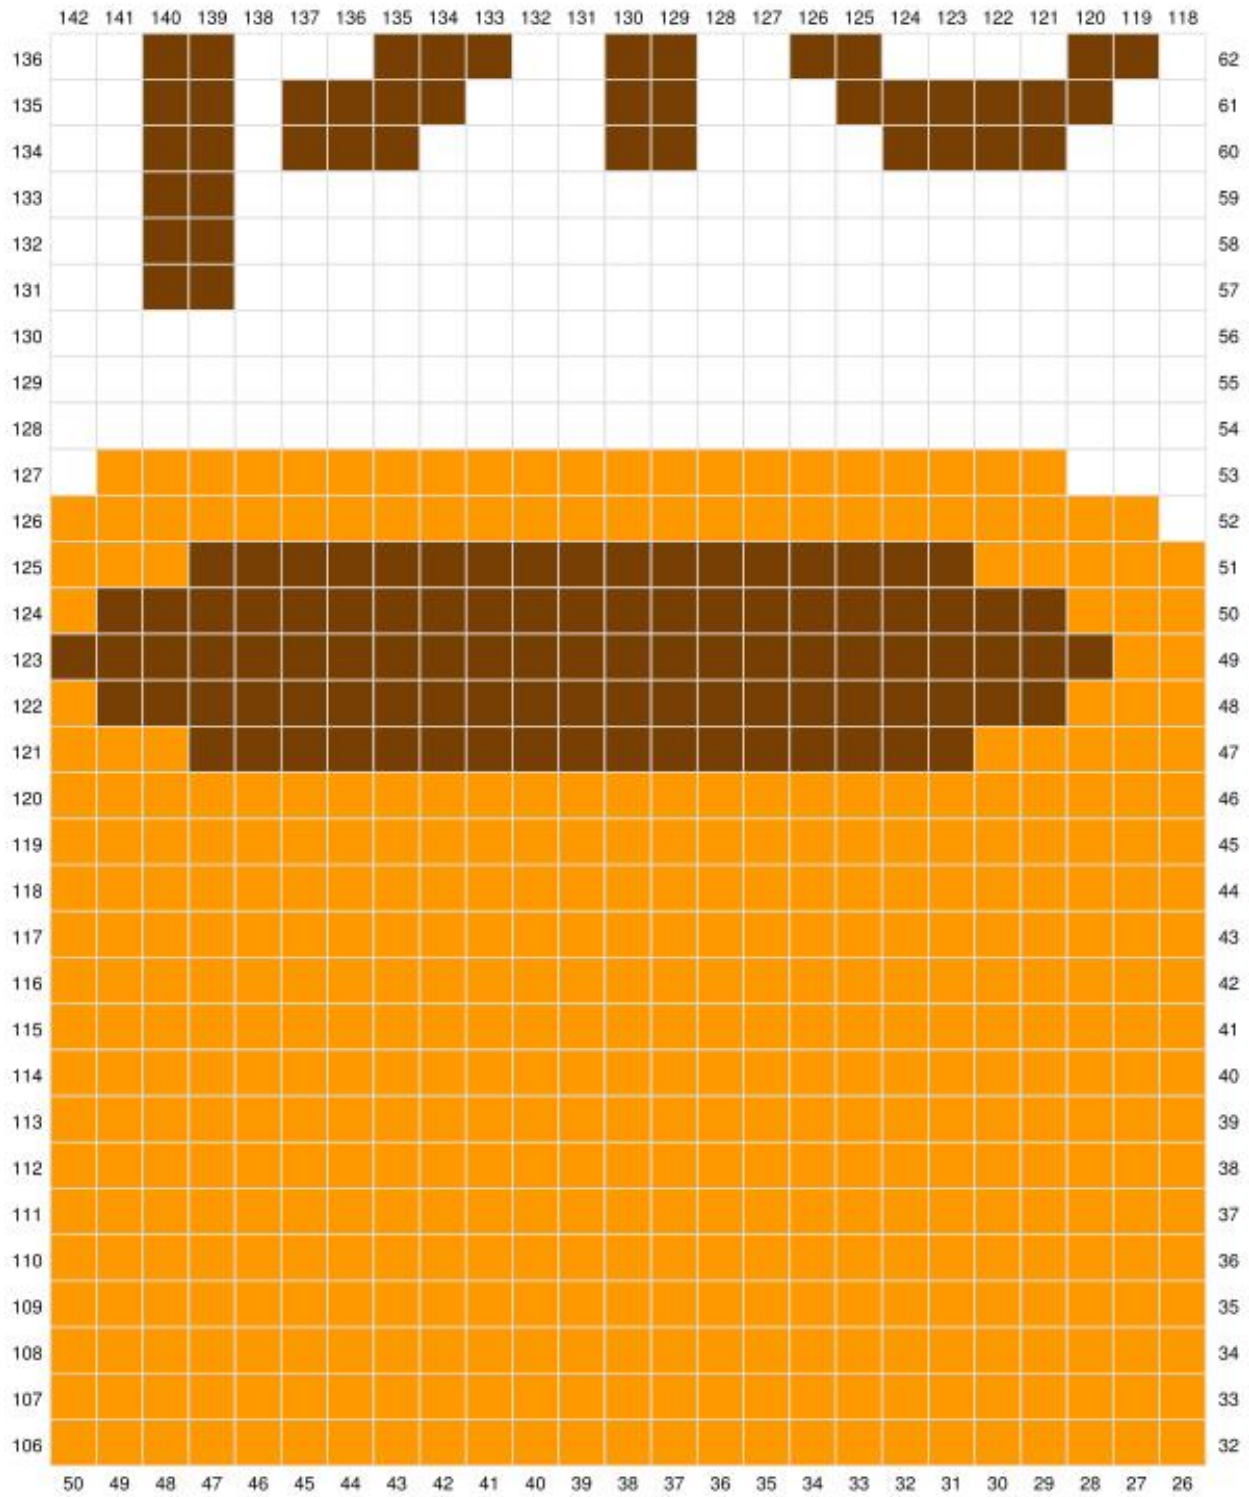

Pumpkin Spice, Bitches

Graph Crochet Pattern

by

Psychedelic Doilies

Below you will find the graph in full. For your convenience I have also broken it down into nine parts. You may choose to print these out and tape them together so that you have a larger graph to work with.

No color legend is provided as this graph is quite simple with only three colors.

I have provided a full color graph as a suggestion but have also provided a graph with a white background to save printer ink for those who prefer a physical graph to work with.

Top left

Top center

Top right

Middle left

Middle center

Middle right

Bottom left

Bottom center

Bottom right