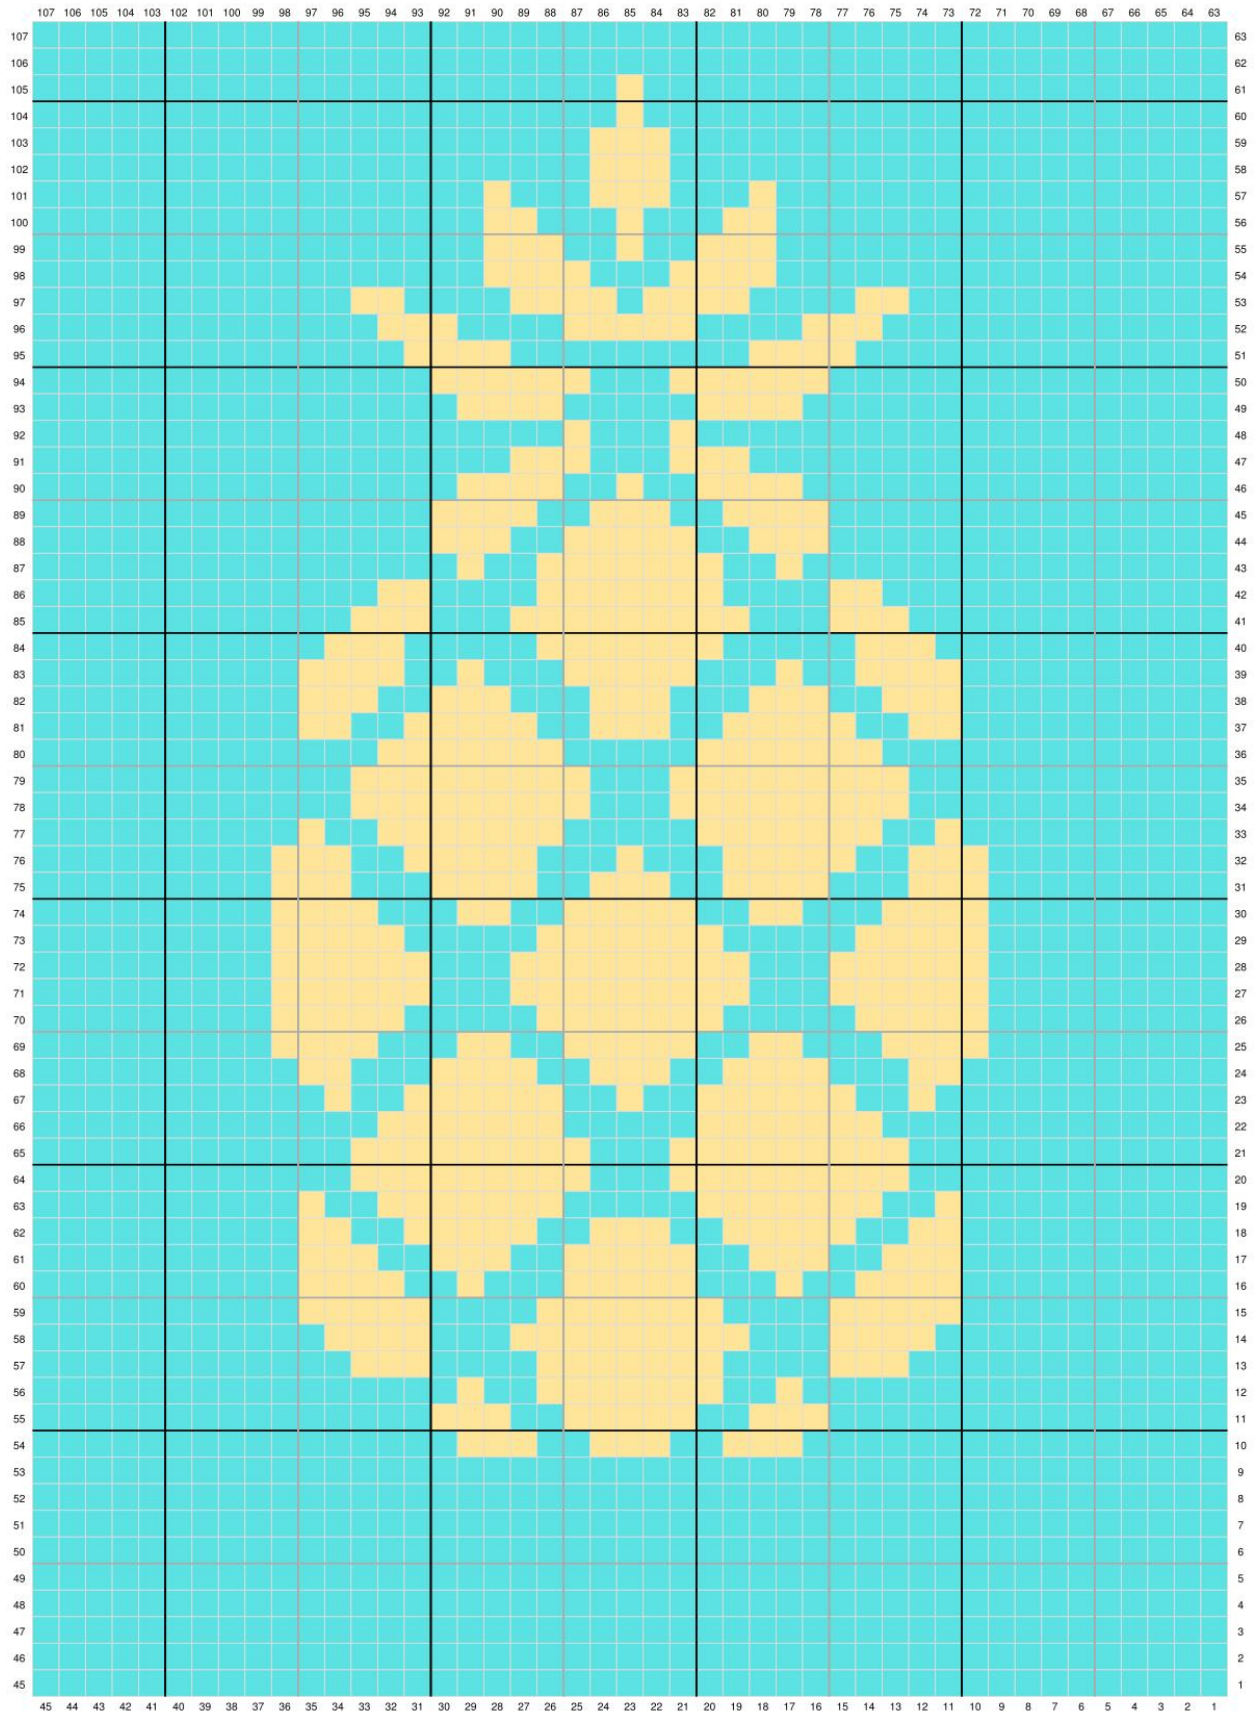

# Custom Pineapple Graph Crochet Pattern

By

Psychedelic Doilies

I would love to see your finished blanket!

Tag me on Instagram @psychedelicdoilies and use hashtag #psychedelicdoilies

Join my private Facebook Group and share your Psychedelic Doilies completed projects. With your permission I may use your photos on my social media or in a blog post!

[Join the group now.](#)

Below you will find the pineapple graph in full. For your convenience I have also broken it down into four parts. You may choose to print these out and tape them together so that you have a larger graph to work with.